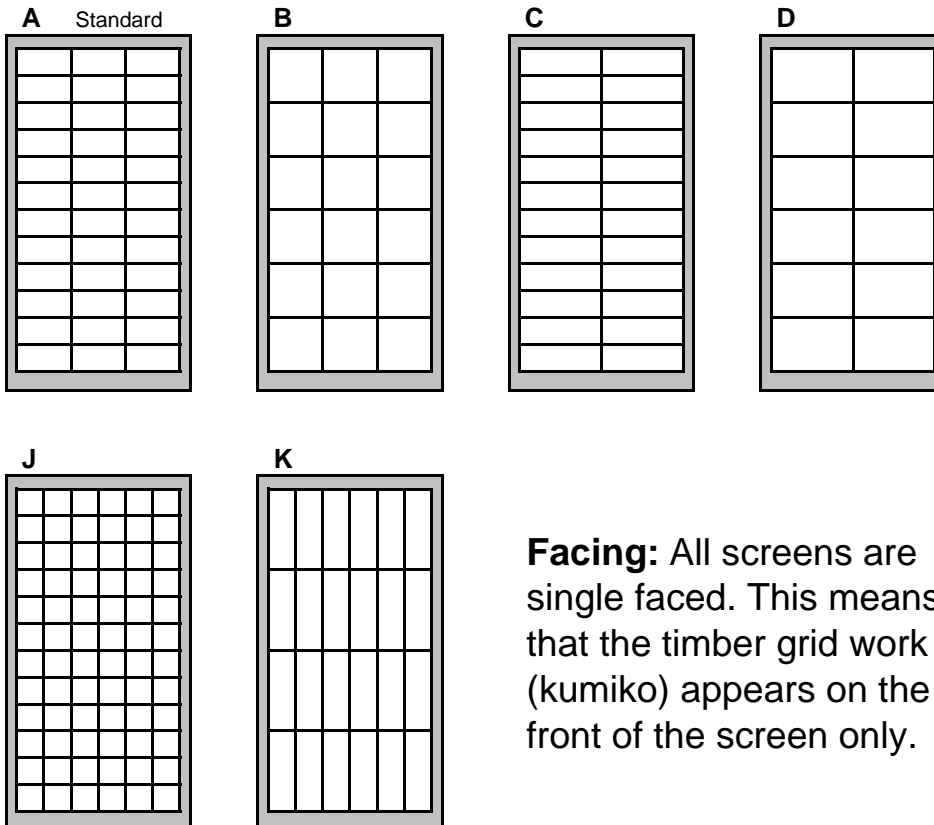

Kumiko (Grid) Options

Our standard grid pattern (A) is based on a rectangle of 250mm wide x 150mm high. In practice, the actual size of the grid and the number of rows (top to bottom) will depend upon the exact dimensions of the screen to be built.

Facing: All screens are single faced. This means that the timber grid work (kumiko) appears on the front of the screen only.

Finish: Our screens are constructed from Tasmania Oak (a light grained hardwood), which is then finished with your choice of stain or varnish.

Papering Options: Laminated PVC papers imported from Japan. Durable and washable in a matte finish. Two patterns available - plain and bamboo.

Tracking Options: Your choice of traditional Japanese timber tracks or contemporary top hung metal tracks.